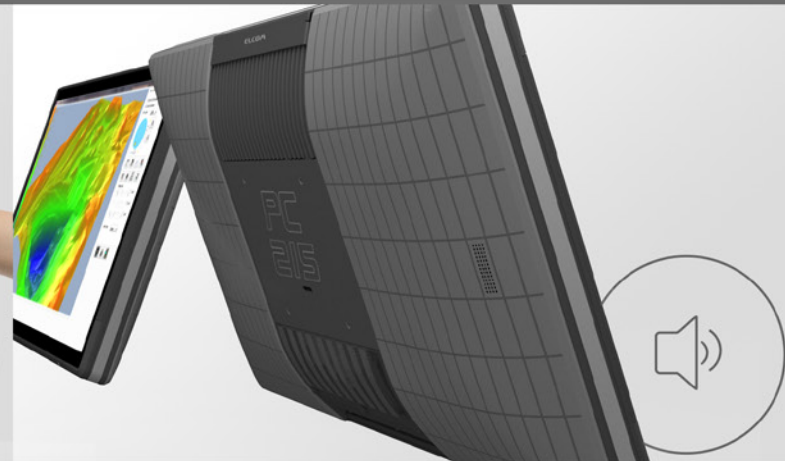

Closed construction without fans and moving parts guarantees completely silent and comfortable operation

21,5" scratch-resistant display is visible at all times with matte finish and can be operated with all ten fingers, even in gloves

Built-in speakers ensure easy and efficient communication even under the most demanding conditions

Wide range of mounting possibilities: on a desk, wall, using a Tube Holder or VESA standard guarantee a great fit into any type of establishment

### Resolution

1920 x 1080 px