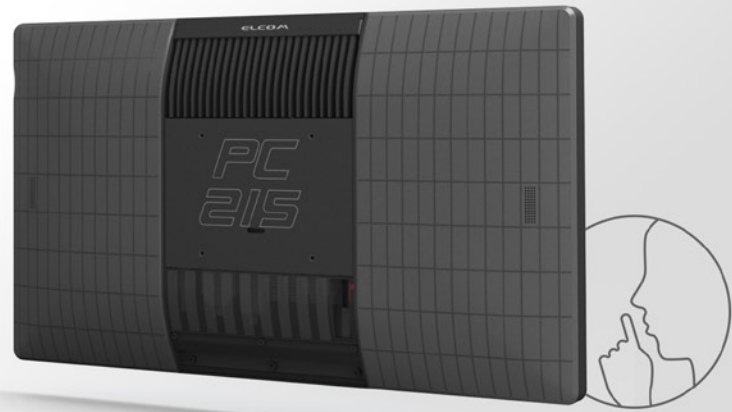

# UniqPC 215

durable 21,5" multimedia industrial computer

- construction
- mining

- industry
- energetics

- logistics
- health care

- advertisement
- retail

Robust and waterproof construction with protection class IP65 safely resists dust, shocks

Closed construction without fans and moving parts guarantees completely silent and comfortable operation

21,5" scratch-resistant display is visible at all times with matte finish and can be operated with all ten fingers, even in gloves

Built-in speakers ensure easy and efficient communication even under the most demanding conditions

Wide range of mounting possibilities: on a desk, wall, using a Tube Holder or VESA standard guarantee a great fit into any type of establishment