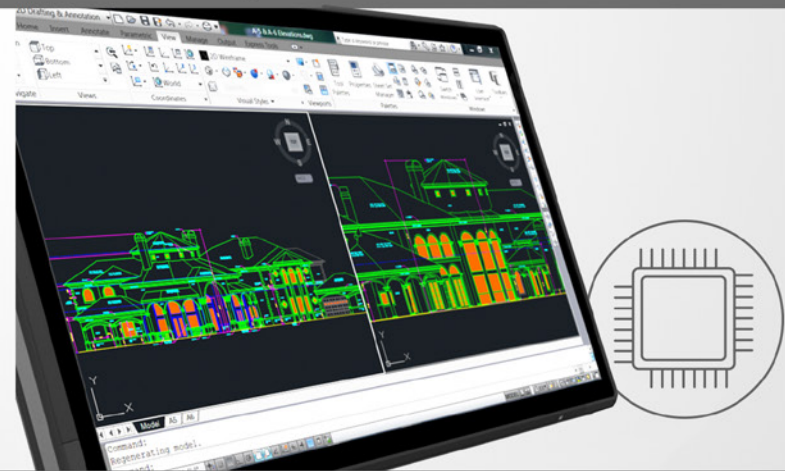

Closed construction without fans and moving parts guarantees completely silent and comfortable operation

21,5" scratch-resistant display is visible at all times with matte finish and can be operated with all ten fingers, even in gloves

Built-in speakers ensure easy and efficient communication even under the most demanding conditions

Wide range of mounting possibilities: on a desk, wall, using a Tube Holder or VESA standard guarantee a great fit into any type of establishment

### Resolution

1920 x 1080 px