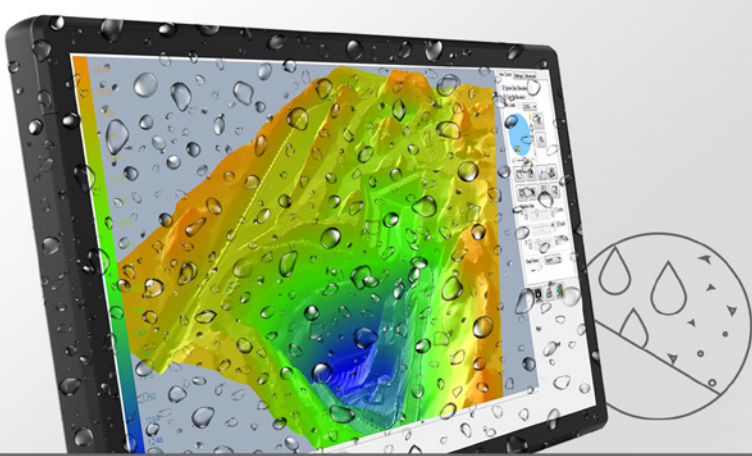

Robust and waterproof construction with protection class IP65 safely resists dust, shocks